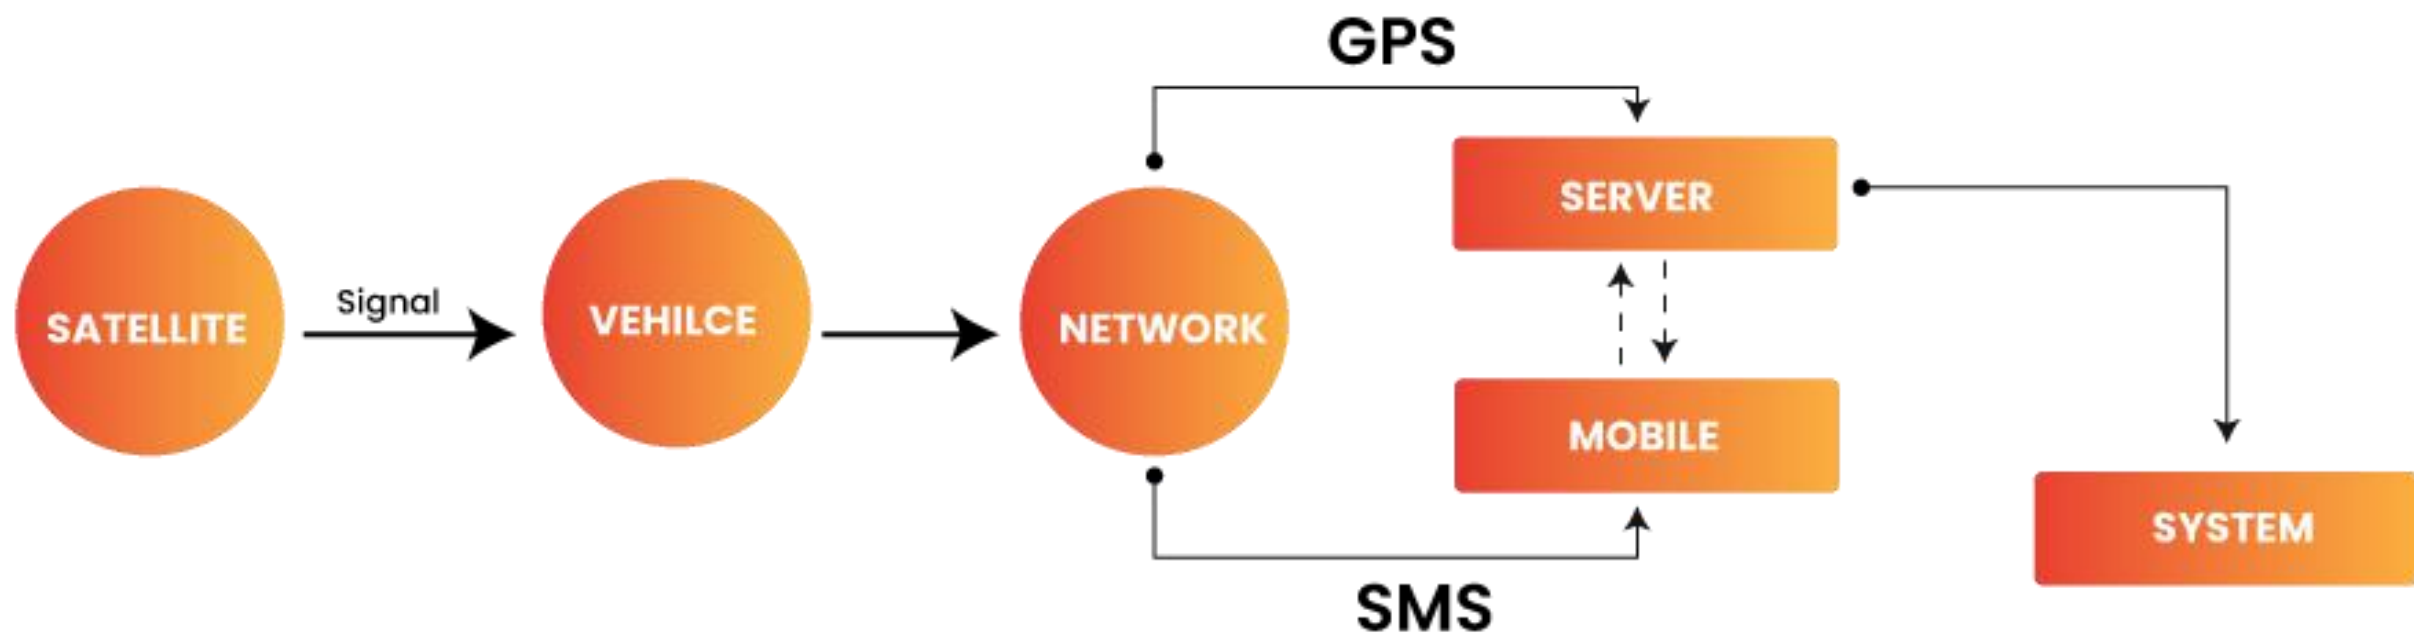

Simpler data retrieval features

24 Hour Driving History

How We Work

The offline tracker will track your fleets trip details completely in the driver console app by utilizing the signals gathered from the GPS satellites and records them simultaneously, the stored data will be immediately transferred to the system once the vehicle enters the company grounds. With the help of Wi-Fi or any other data services the system will immediately fetch the records for futuristic purposes

After the data has been transferred to the servers the transport manager can easily trace the routes in which the vehicle had travelled and analyze the records and get more additional data regarding the time spend on different intervals and the speed taken by the vehicle.

Data Transferring Methods

01

By syncing manually via internet

02

By the request of the transport manager

In the first method the tracking signals which were stored in the device while driving will be fetched using low cost-efficient data and be saved to the server which then can be used to share with the users for analysis.